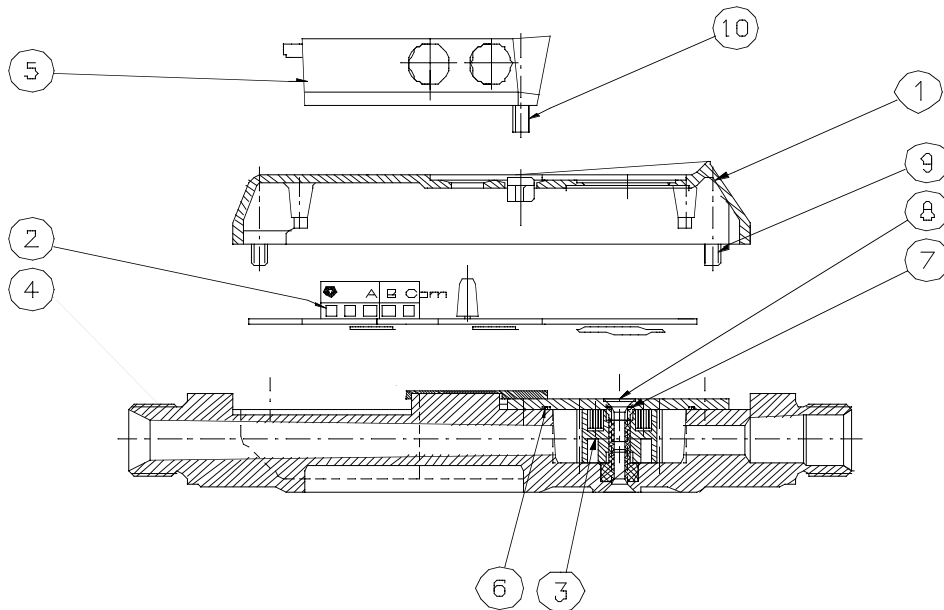

Pulse meter 1168520

Spare parts / Reservdelar

Part No Artnr.	Description Benämning	Item Pos.
1468740	Cover with electronics /lock med elektronik	1 & 2.
1468741	Electronics / elektronik	2
1468742	Meter chamber complete / komplett mätkammare	3, 4, 6, 7 & 8.

DATA

Max pressure: 5 Mpa
 Min flow: 1 l/min
 Max flow: 15 l/min
 Puls/litre: 328ppl
 Accuracy: $\pm 1\%$
 Weight: 1,1kg

Declaration of Conformity

We hereby declare that the models of digital meters in this manual, are manufactured in conformity to the 89/392 EEC rule.