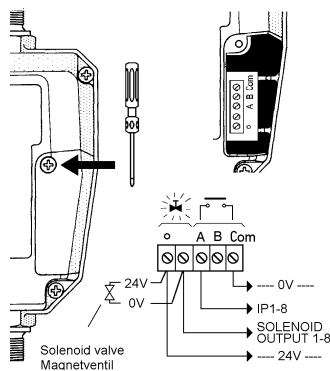

Pulse meter 1168520

Spare parts / Reservdelar

Part No Artnr.	Description Benämning	Item Pos.
1468740	Cover with electronics /lock med elektronik	1 & 2.
1468741	Electronics / elektronik	2
1468742	Meter chamber complete / komplett mätkammare	3, 4, 6, 7 & 8.

DATA

Max pressure: 5 Mpa
 Min flow: 1 l/min
 Max flow: 15 l/min
 Puls/litre: 328ppl
 Accuracy: $\pm 1\%$
 Weight: 1,1kg

Declaration of Conformity

We hereby declare that the models of digital meters in this manual, are manufactured in conformity to the 89/392 EEC rule.