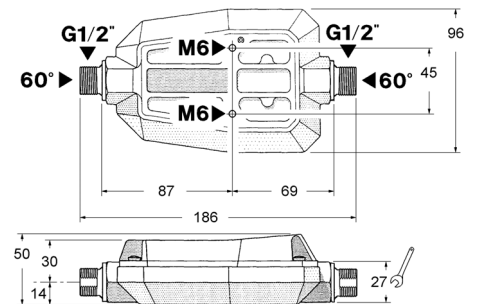

Pulse meter 1168520

Spare parts / Reservdelar

Part No Artnr.	Description Benämning	Item Pos.
1468740	Cover with electronics /lock med elektronik	1 & 2.
1468741	Electronics / elektronik	2
1468742	Meter chamber complete / komplett mätkammare	3, 4, 6, 7 & 8.

DATA

Max pressure: 5 Mpa
 Min flow: 1 l/min
 Max flow: 15 l/min
 Puls/litre: 328ppl
 Accuracy: $\pm 1\%$
 Weight: 1,1kg

Declaration of Conformity

We hereby declare that the models of digital meters in this manual, are manufactured in conformity to the 89/392 EEC rule.